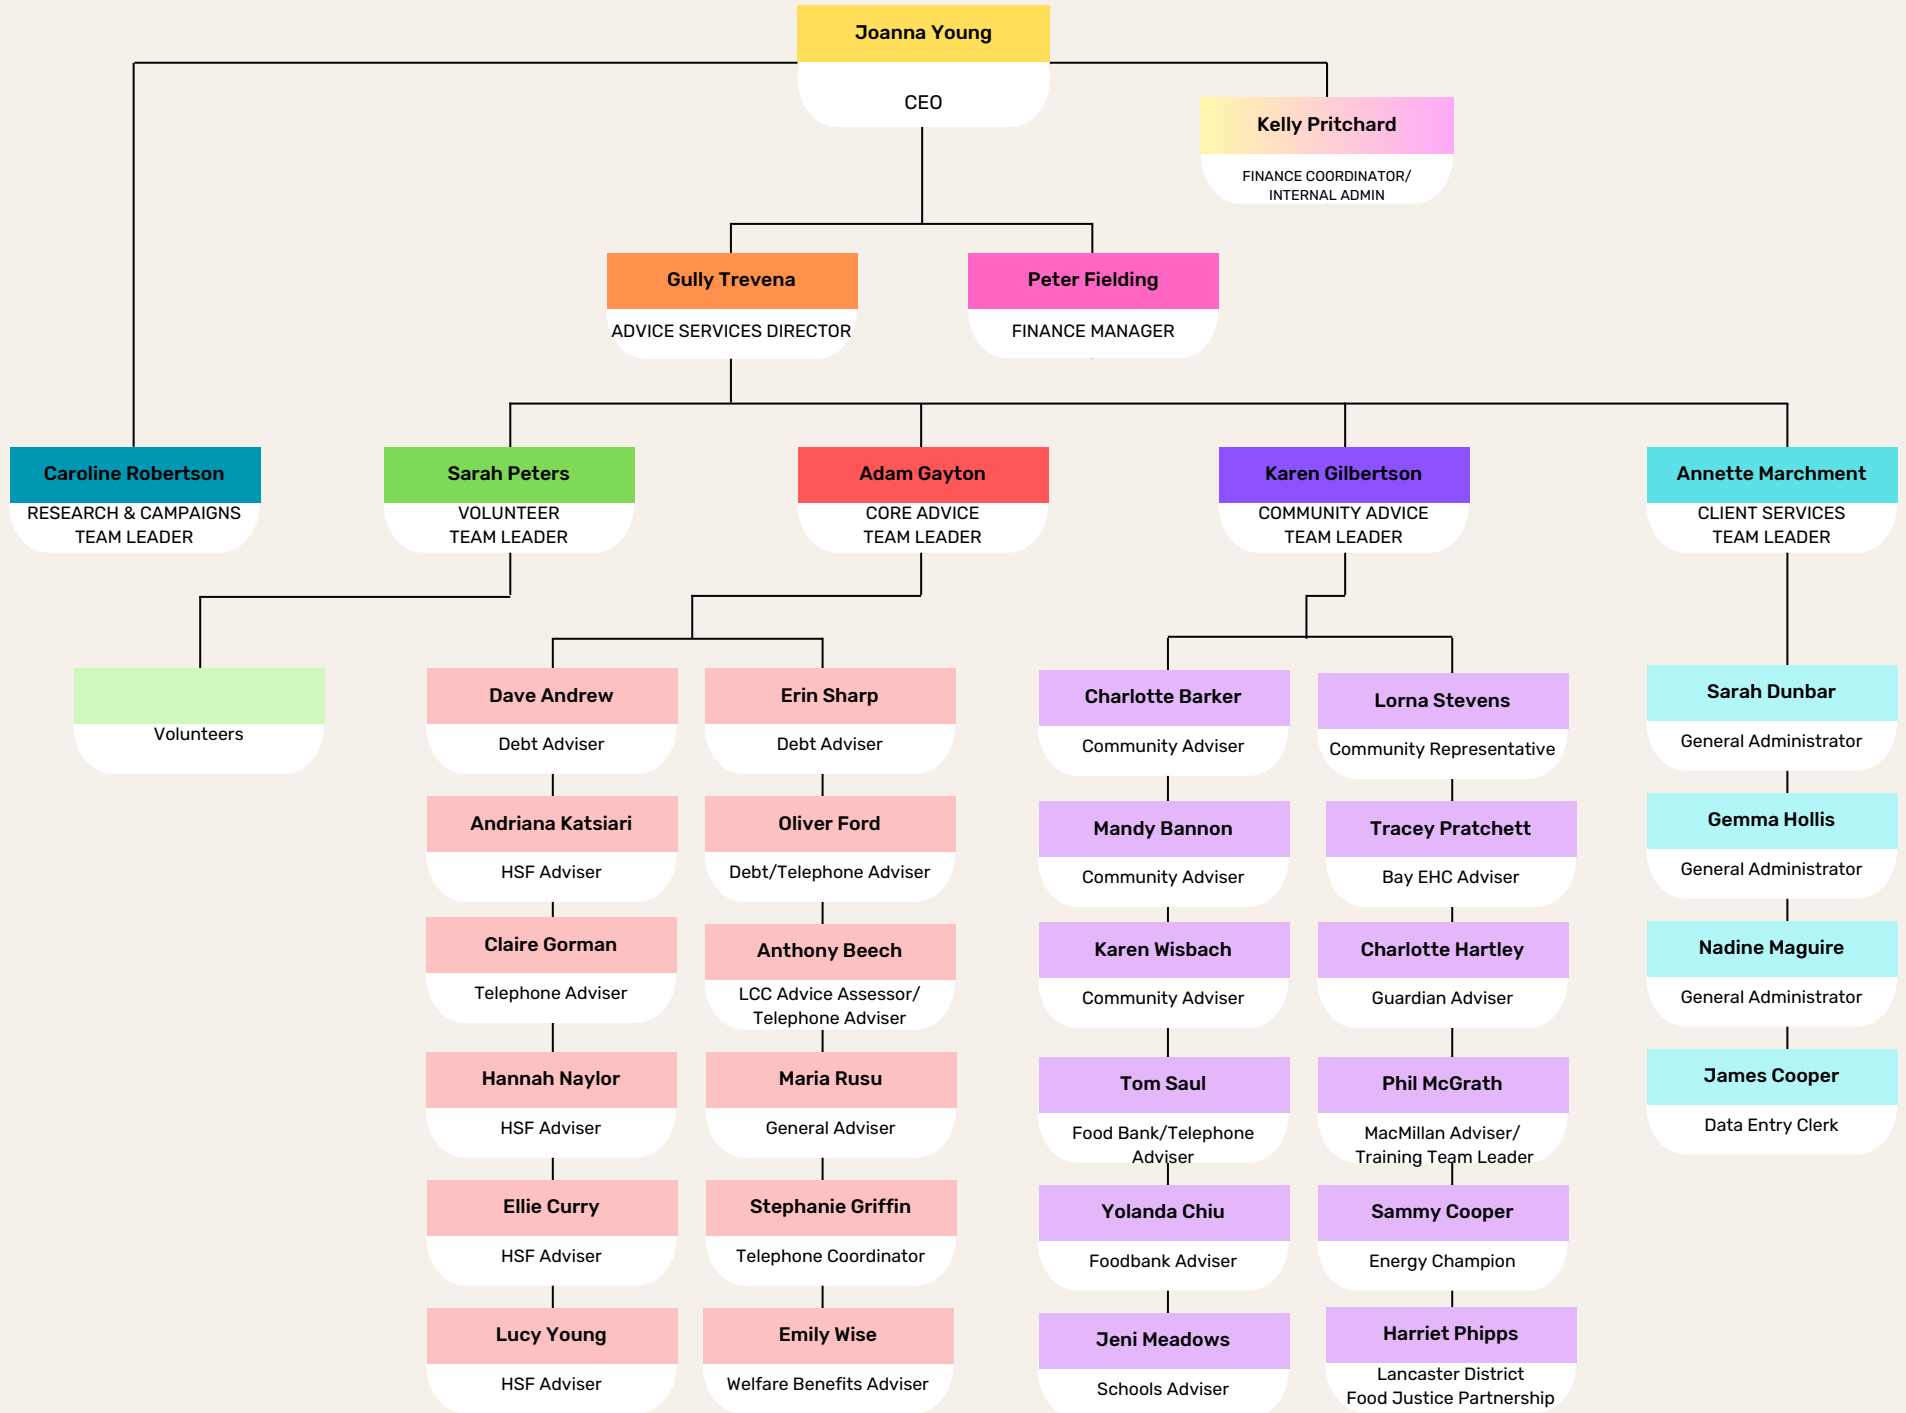

STAFF STRUCTURE

TRUSTEES